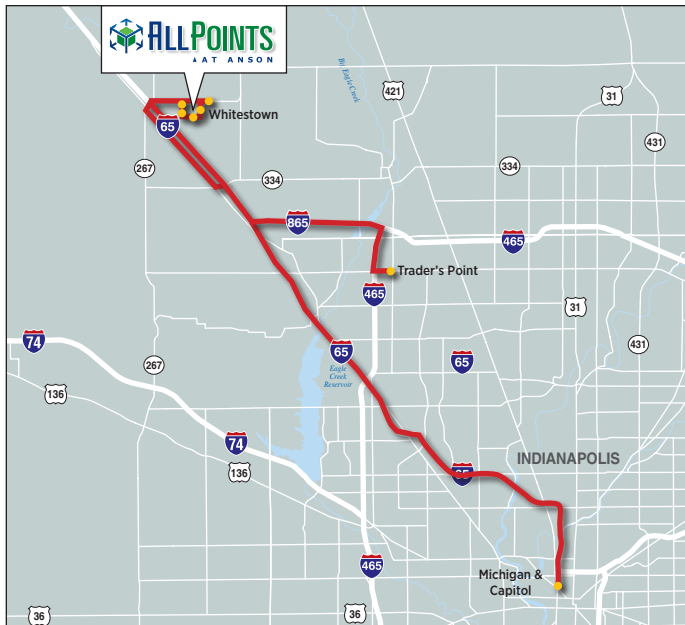

Express Michigan & Capitol	IndyGo		Connector				IndyGo	
	Route 37	Route 86	Trader's Point	Amazon #1	Last Stop	Trader's Point	Route 37	Route 86
5:15 AM				5:46 AM	5:53 AM	6:10 AM	6:50 AM	6:30 AM
	6:20 AM	6:30 AM	6:35 AM	6:50 AM	6:57 AM	7:14 AM	7:20 AM	7:30 AM
	7:20 AM	7:30 AM	7:40 AM	7:55 AM	8:02 AM	8:19 AM	8:20 AM	8:30 AM
	8:20 AM	8:30 AM	8:40 AM	8:55 AM	9:02 AM	9:19 AM	9:20 AM	9:30 AM
	1:20 PM	1:30 PM	1:35 PM	1:50 PM	1:57 PM	2:14 PM	2:20 PM	2:30 PM
	2:20 PM	2:30 PM	2:35 PM	2:50 PM	2:57 PM	3:14 PM	3:20 PM	3:30 PM
	3:20 PM	3:30 PM	3:35 PM	3:50 PM	3:57 PM	4:14 PM	4:19 PM	4:30 PM
	4:19 PM	4:30 PM	4:35 PM	4:50 PM	4:57 PM	5:14 PM	5:20 PM	5:30 PM
	5:20 PM	5:30 PM	5:35 PM	5:50 PM	5:57 PM	6:14 PM	6:20 PM	6:30 PM
	6:20 PM	7:00 PM	6:35 PM	6:50 PM	6:57 PM	7:14 PM	8:14 PM	8:00 PM

MORNING EXPRESS ROUTE

CONNECTOR ROUTE

Schedule: 7/2015