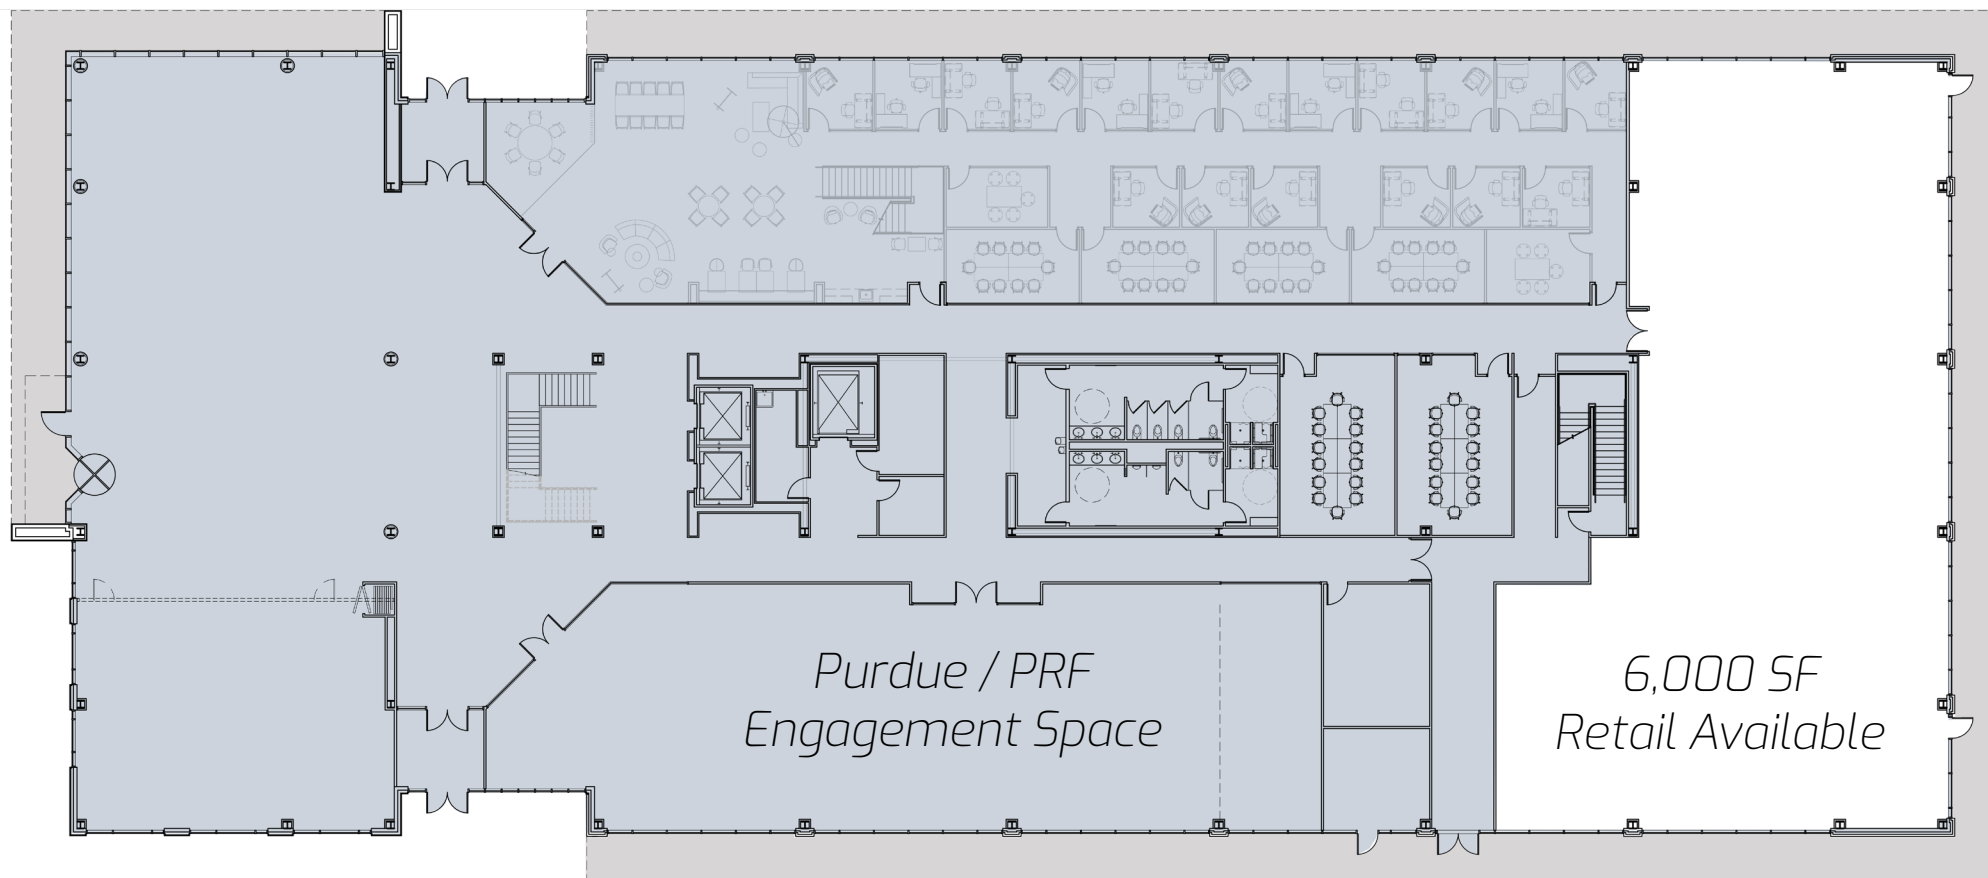

The Convergence Center for Innovation and Collaboration

Convergence First Floor

DEVELOPED AND
CONSTRUCTED BY

Adam G. Chavers

Senior Vice President of Development
achavers@browninginv.com
317.344.7333

OWNED BY